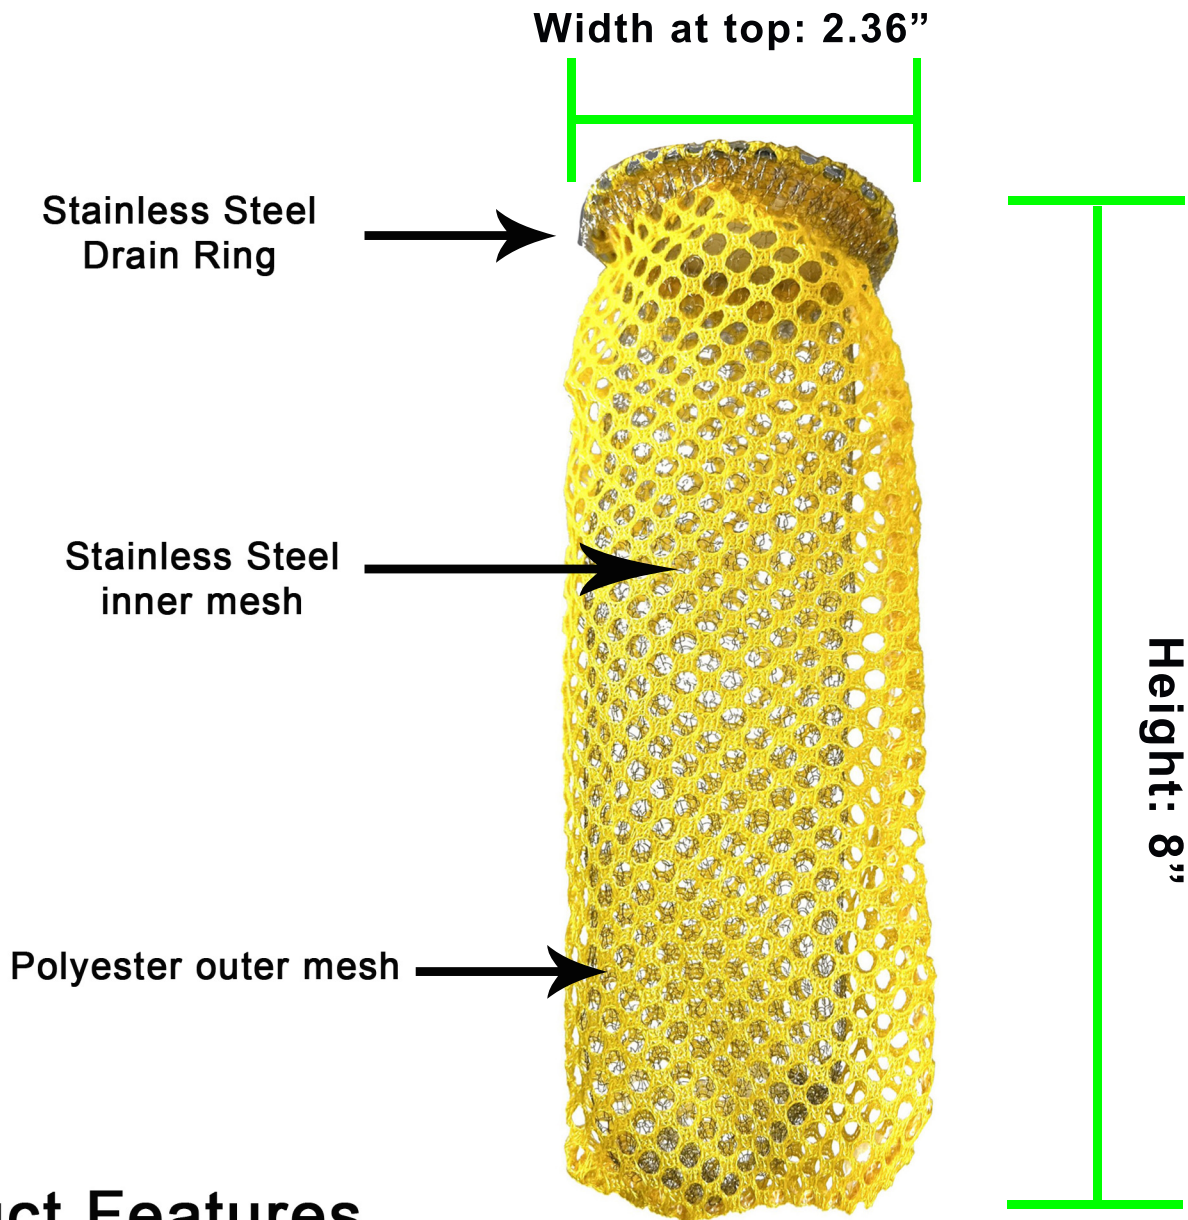

Washing Machine Lint Trap Super Filter

Product Features

- Prevents lint from clogging washing machine drain systems and its discharge hoses
- Fits most washing machine discharge hoses
- For use on the end of the washing machine drain hose
- Features a metal ring to prevent it from falling into the drain
- A lower cost alternative to aluminum lint traps
- This product is also recommended for 2" laundry standpipes.